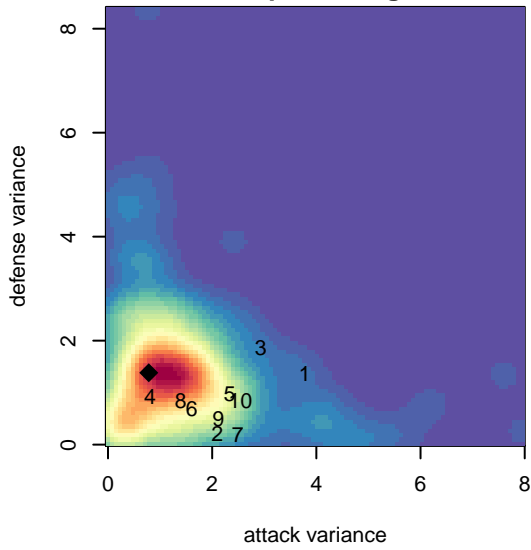

# NK Fury G02

North Kitsap SC  
 Poulsbo, WA  
 G02 total strength=1377  
 attack=6.13 defense=8.88  
 fall league = NPSL Div 1 (02) U16

alt names used:  
 NK Fury  
 NK Fury 02  
 North Kitsap Fury 02

Venues played:  
 2017 Seattle Cup GU16  
 2017 Crossfire Select U16 Gold  
 2017 Les Schwab NW Cup High School  
 2017 NPSL Division 1 (02) U16

**NK Fury G02**  
 Dots are actual minus expected GF (blue circles) and GA (red triangles).  
 Blue line is smoothed change in attack strength. Red is smoothed change in defense strength.

**attack and defense variance (black dot)  
relative to other teams  
and top 10 in region**