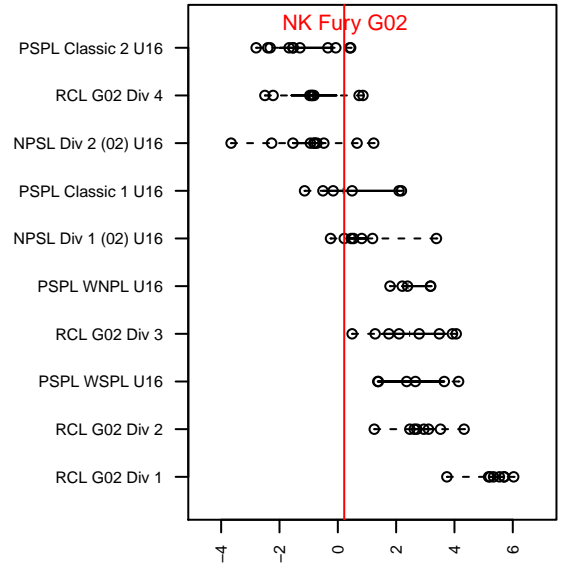

**attack and defense rating
relative to others at age
and all opponents in last 13 months**