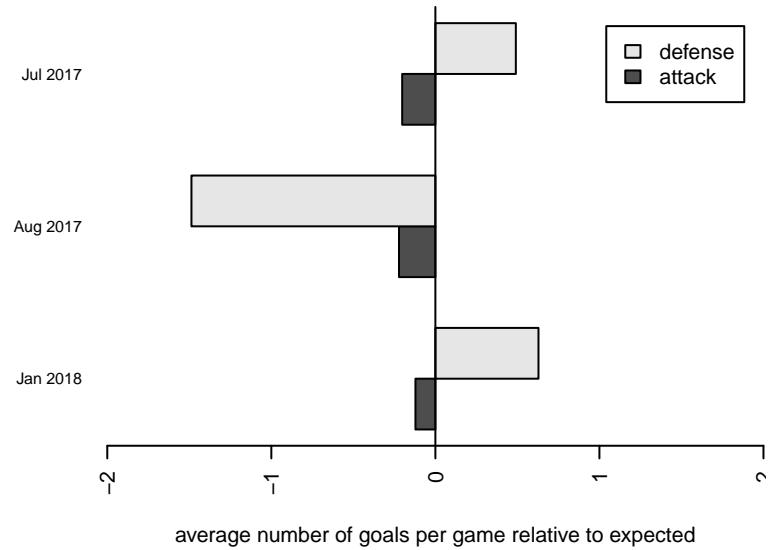

**NK Fury G02**  
 Dots are actual minus expected GF (blue circles) and GA (red triangles).  
 Blue line is smoothed change in attack strength. Red is smoothed change in defense strength.

**attack and defense variance (black dot)  
relative to other teams  
and top 10 in region**

**attack and defense rating  
relative to others at age  
and all opponents in last 13 months**

**Performance relative to 13 month average**

**Performance relative to 13 month average**

<b>date</b>	<b>home</b>		<b>away</b>		<b>venue</b>	<b>pred.home</b>	<b>pred.away</b>
2018-01-27	Crossfire Select Reimbold G02	0	NK Fury G02	0	2017 NPSL Division 1 (02) U16	1.26	0.57
2018-01-13	NK Fury G02	2	MIFC Thunder G02	0	2017 NPSL Division 1 (02) U16	1.03	1.52
2018-01-06	Seattle United Shoreline Blue G02	2	NK Fury G02	0	2017 NPSL Division 1 (02) U16	1.10	0.77
2017-12-09	NK Fury G02	0	NSC Green Velocity G02	2	2017 NPSL Division 1 (02) U16	0.25	2.11
2017-12-02	PSA Force G02	2	NK Fury G02	4	2017 NPSL Division 1 (02) U16	1.03	1.30
2017-08-12	Spokane Sounders B G02	2	NK Fury G02	0	2017 Les Schwab NW Cup High School	1.15	0.67
2017-08-12	Spokane Sounders B G00	2	NK Fury G02	1	2017 Les Schwab NW Cup High School	1.18	0.69
2017-08-11	Spokane Sounders B G01	6	NK Fury G02	0	2017 Les Schwab NW Cup High School	3.21	0.30
2017-07-30	NK Fury G02	1	Crossfire Select Miller G02	0	2017 Crossfire Select U16 Gold	0.94	1.54
2017-07-29	FC Edmonds Black Ice G02	2	NK Fury G02	0	2017 Crossfire Select U16 Gold	1.40	0.32
2017-07-28	NK Fury G02	1	PSA Force G02	0	2017 Crossfire Select U16 Gold	1.30	1.03
2017-07-28	Crossfire Select Reimbold G02	1	NK Fury G02	0	2017 Crossfire Select U16 Gold	1.26	0.57
2017-07-09	Eastside FC White G02	1	NK Fury G02	0	2017 Seattle Cup GU16	1.53	0.45
2017-07-08	NK Fury G02	1	Seattle United NE Blue G02	0	2017 Seattle Cup GU16	1.34	0.57
2017-07-07	West Narrows FC Blue G02	1	NK Fury G02	3	2017 Seattle Cup GU16	1.09	2.50