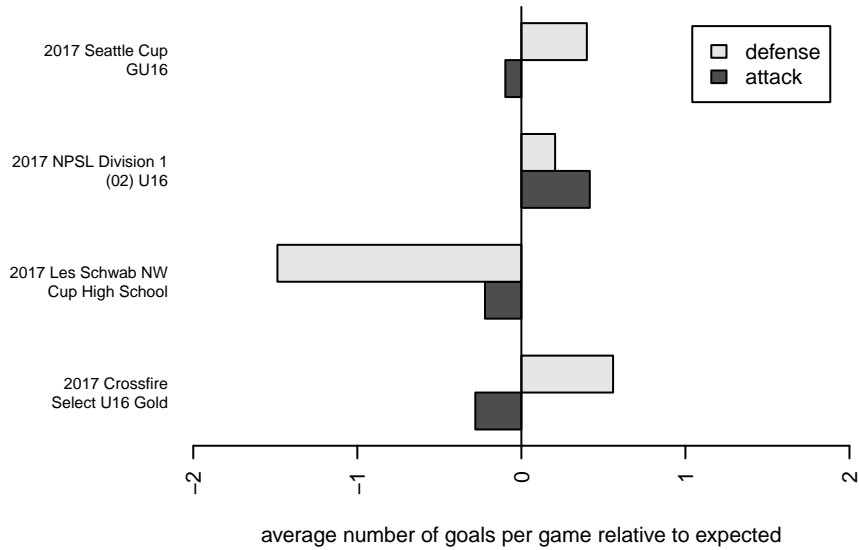

**NK Fury G02**  
 Dots are actual minus expected GF (blue circles) and GA (red triangles).  
 Blue line is smoothed change in attack strength. Red is smoothed change in defense strength.

**attack and defense variance (black dot)  
relative to other teams  
and top 10 in region**

**attack and defense rating  
relative to others at age  
and all opponents in last 13 months**

**Performance relative to 13 month average**

**Performance relative to 13 month average**

<b>date</b>	<b>home</b>		<b>away</b>		<b>venue</b>	<b>pred.home</b>	<b>pred.away</b>
2018-01-27	Crossfire Select Reimbold G02	0	NK Fury G02	0	2017 NPSL Division 1 (02) U16	1.26	0.57
2018-01-13	NK Fury G02	2	MIFC Thunder G02	0	2017 NPSL Division 1 (02) U16	1.03	1.52
2018-01-06	Seattle United Shoreline Blue G02	2	NK Fury G02	0	2017 NPSL Division 1 (02) U16	1.10	0.77
2017-12-09	NK Fury G02	0	NSC Green Velocity G02	2	2017 NPSL Division 1 (02) U16	0.25	2.11
2017-12-02	PSA Force G02	2	NK Fury G02	4	2017 NPSL Division 1 (02) U16	1.03	1.30
2017-08-12	Spokane Sounders B G02	2	NK Fury G02	0	2017 Les Schwab NW Cup High School	1.15	0.67
2017-08-12	Spokane Sounders B G00	2	NK Fury G02	1	2017 Les Schwab NW Cup High School	1.18	0.69
2017-08-11	Spokane Sounders B G01	6	NK Fury G02	0	2017 Les Schwab NW Cup High School	3.21	0.30
2017-07-30	NK Fury G02	1	Crossfire Select Miller G02	0	2017 Crossfire Select U16 Gold	0.94	1.54
2017-07-29	FC Edmonds Black Ice G02	2	NK Fury G02	0	2017 Crossfire Select U16 Gold	1.40	0.32
2017-07-28	NK Fury G02	1	PSA Force G02	0	2017 Crossfire Select U16 Gold	1.30	1.03
2017-07-28	Crossfire Select Reimbold G02	1	NK Fury G02	0	2017 Crossfire Select U16 Gold	1.26	0.57
2017-07-09	Eastside FC White G02	1	NK Fury G02	0	2017 Seattle Cup GU16	1.53	0.45
2017-07-08	NK Fury G02	1	Seattle United NE Blue G02	0	2017 Seattle Cup GU16	1.34	0.57
2017-07-07	West Narrows FC Blue G02	1	NK Fury G02	3	2017 Seattle Cup GU16	1.09	2.50