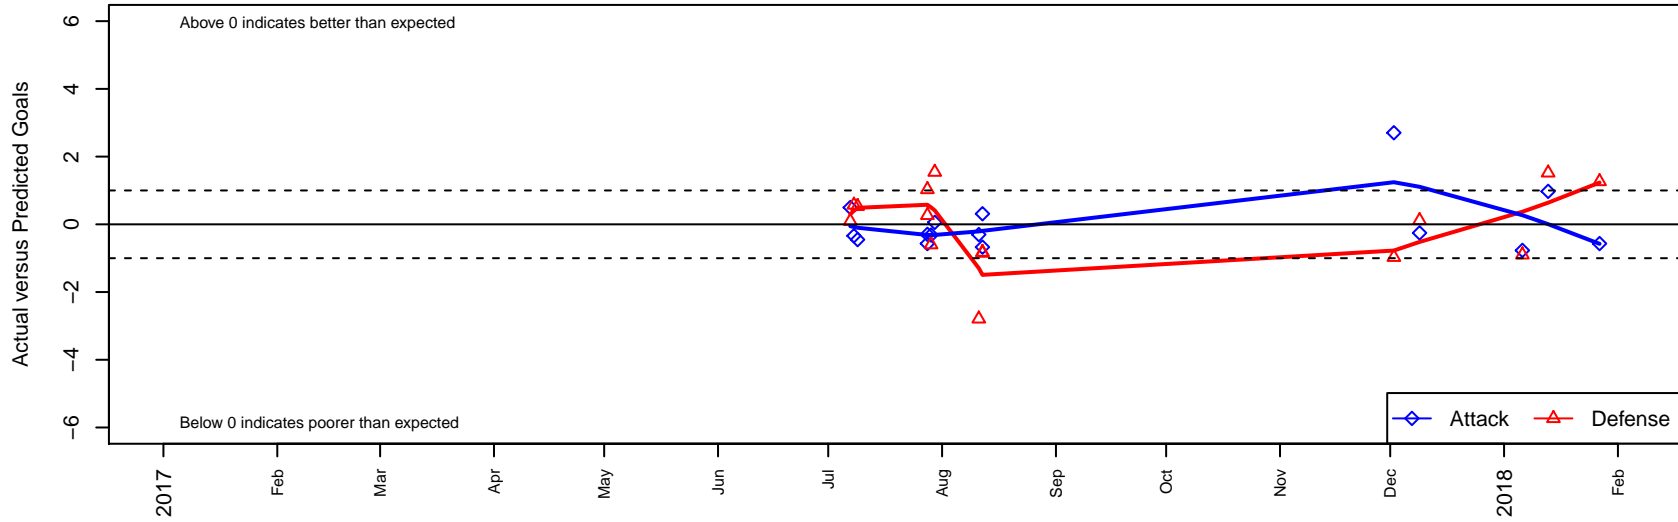

# NK Fury G02

North Kitsap SC  
 Poulsbo, WA  
 G02 total strength=1377  
 attack=6.13 defense=8.88  
 fall league = NPSL Div 1 (02) U16

alt names used:  
 NK Fury  
 NK Fury 02  
 North Kitsap Fury 02

Venues played:  
 2017 Seattle Cup GU16  
 2017 Crossfire Select U16 Gold  
 2017 Les Schwab NW Cup High School  
 2017 NPSL Division 1 (02) U16

**NK Fury G02**  
 Dots are actual minus expected GF (blue circles) and GA (red triangles).  
 Blue line is smoothed change in attack strength. Red is smoothed change in defense strength.

**attack and defense variance (black dot)  
relative to other teams  
and top 10 in region**