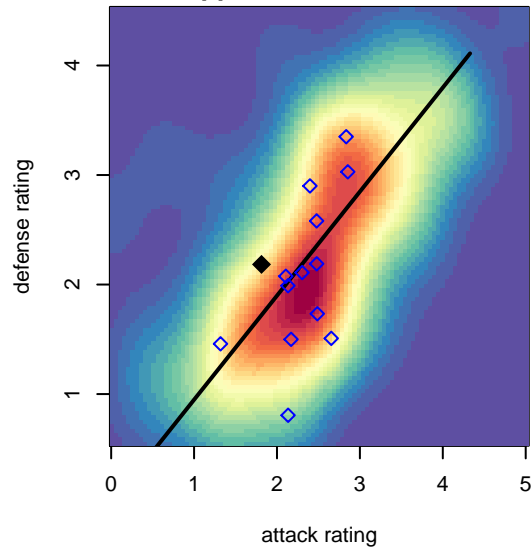

**attack and defense rating
relative to others at age
and all opponents in last 13 months**